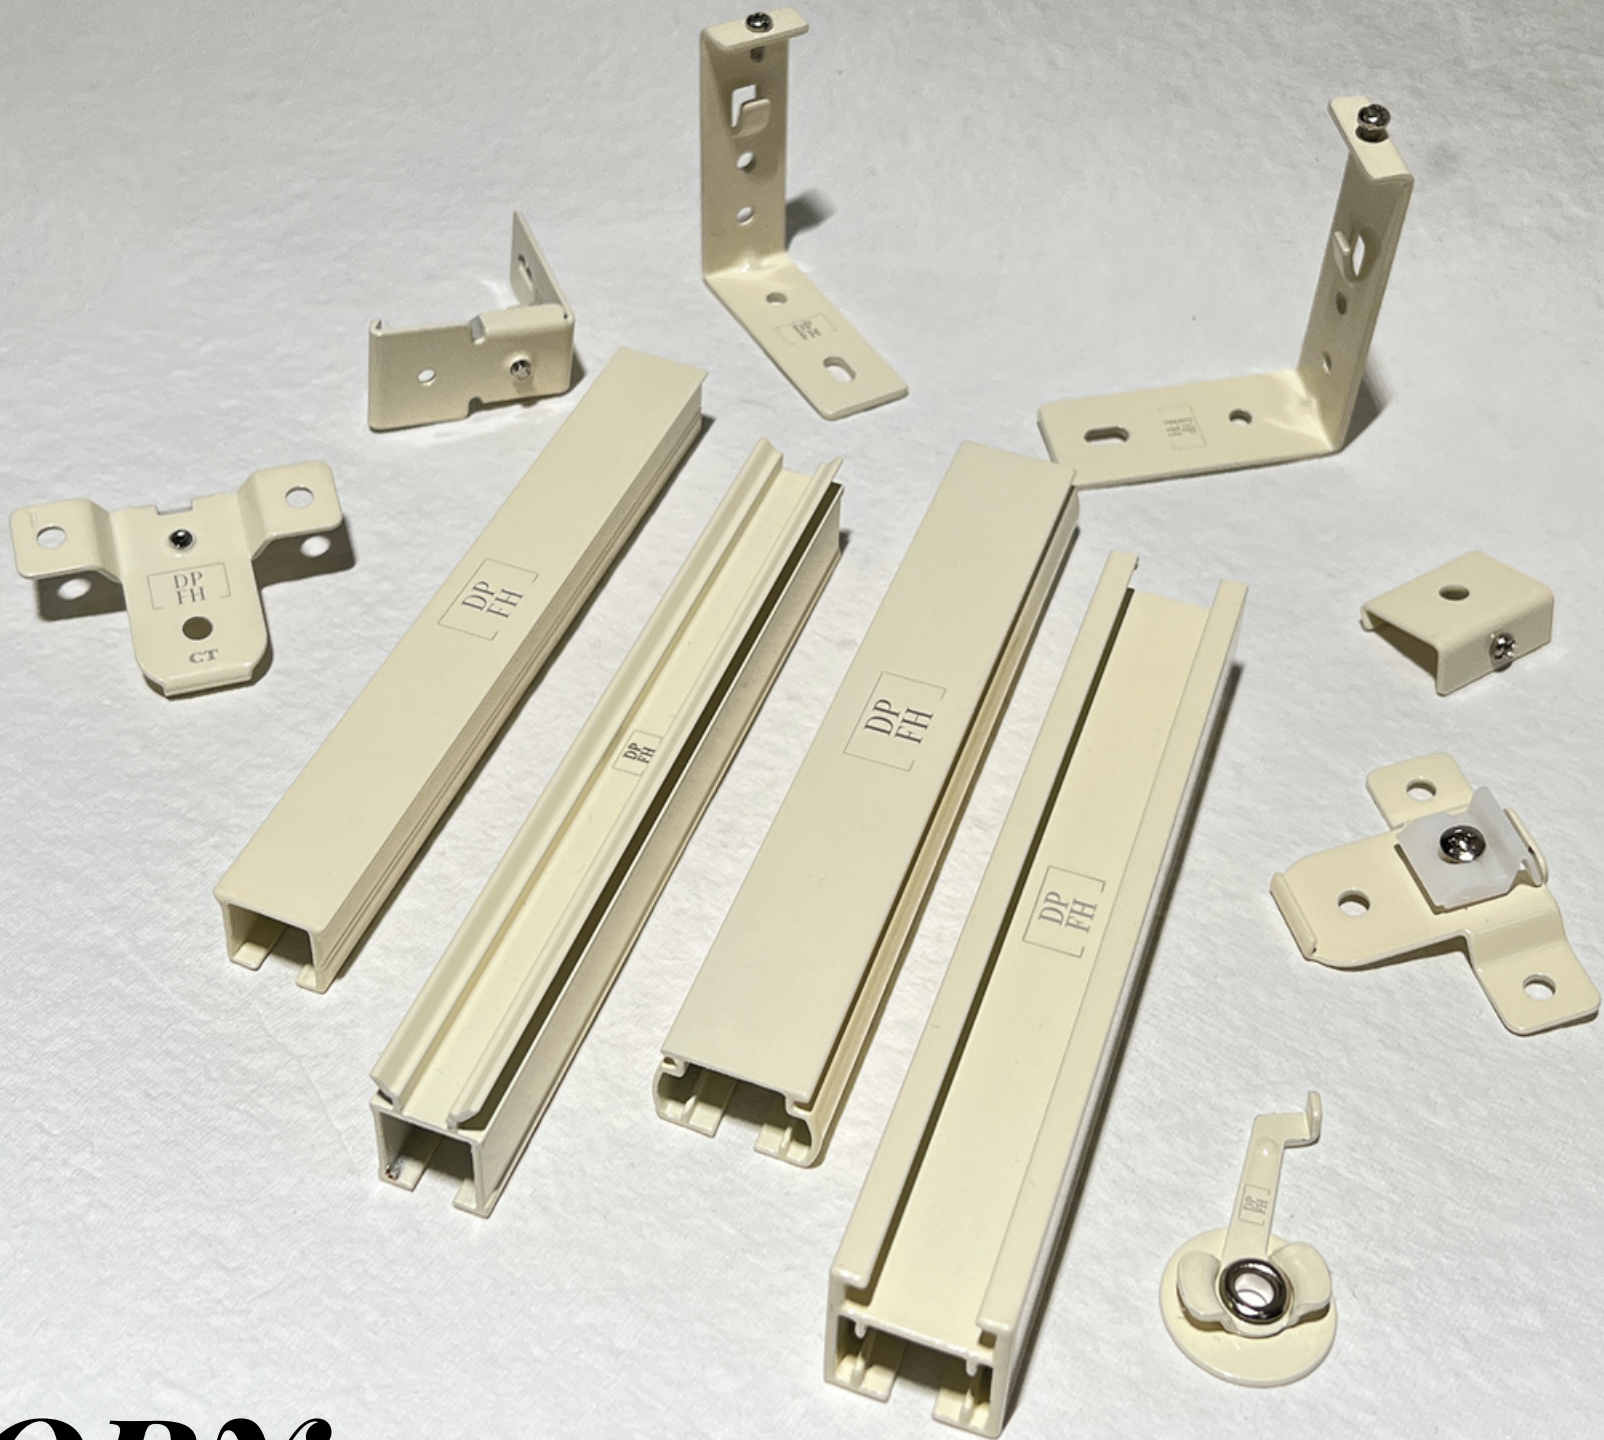

All DPFH
Curtain Track Systems
available

in
White

DP
FH[®]

All DPFH
Curtain Track Systems
available

in
IVORY

DP
FH[®]

All DPFH
Curtain Track Systems
available

in
BROWN

All DPFH
Curtain Track Systems
available

in
GRAY

All DPFH
Curtain Track Systems
available

in
BLACK