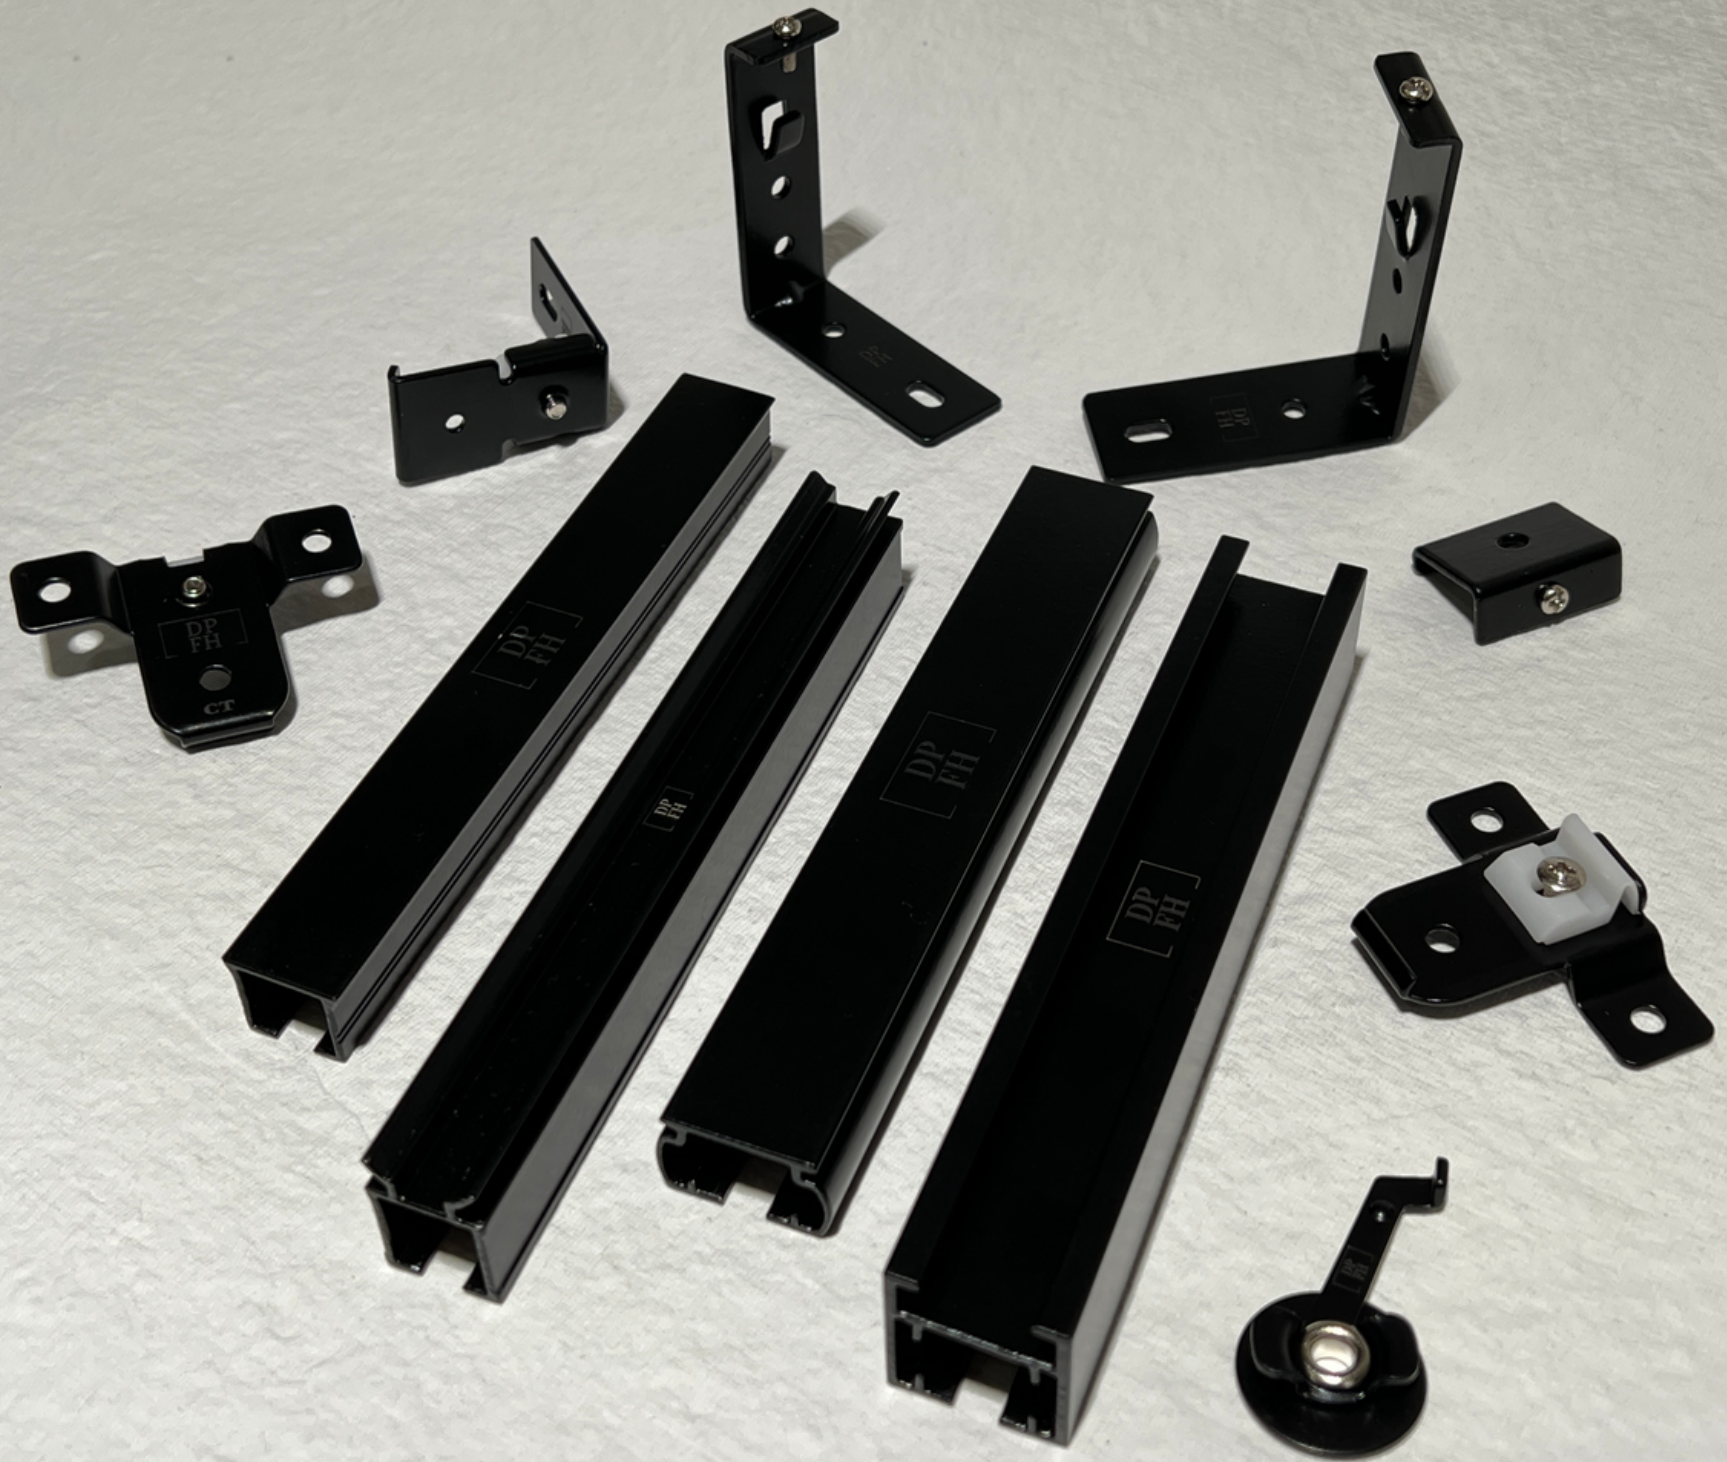

All DPFH
Curtain Track Systems
available

in
White

DP
FH[®]

All DPFH
Curtain Track Systems
available

in
IVORY

DP
FH[®]

All DPFH
Curtain Track Systems
available

in
BROWN

All DPFH
Curtain Track Systems
available

in
GRAY

All DPFH
Curtain Track Systems
available

in
BLACK