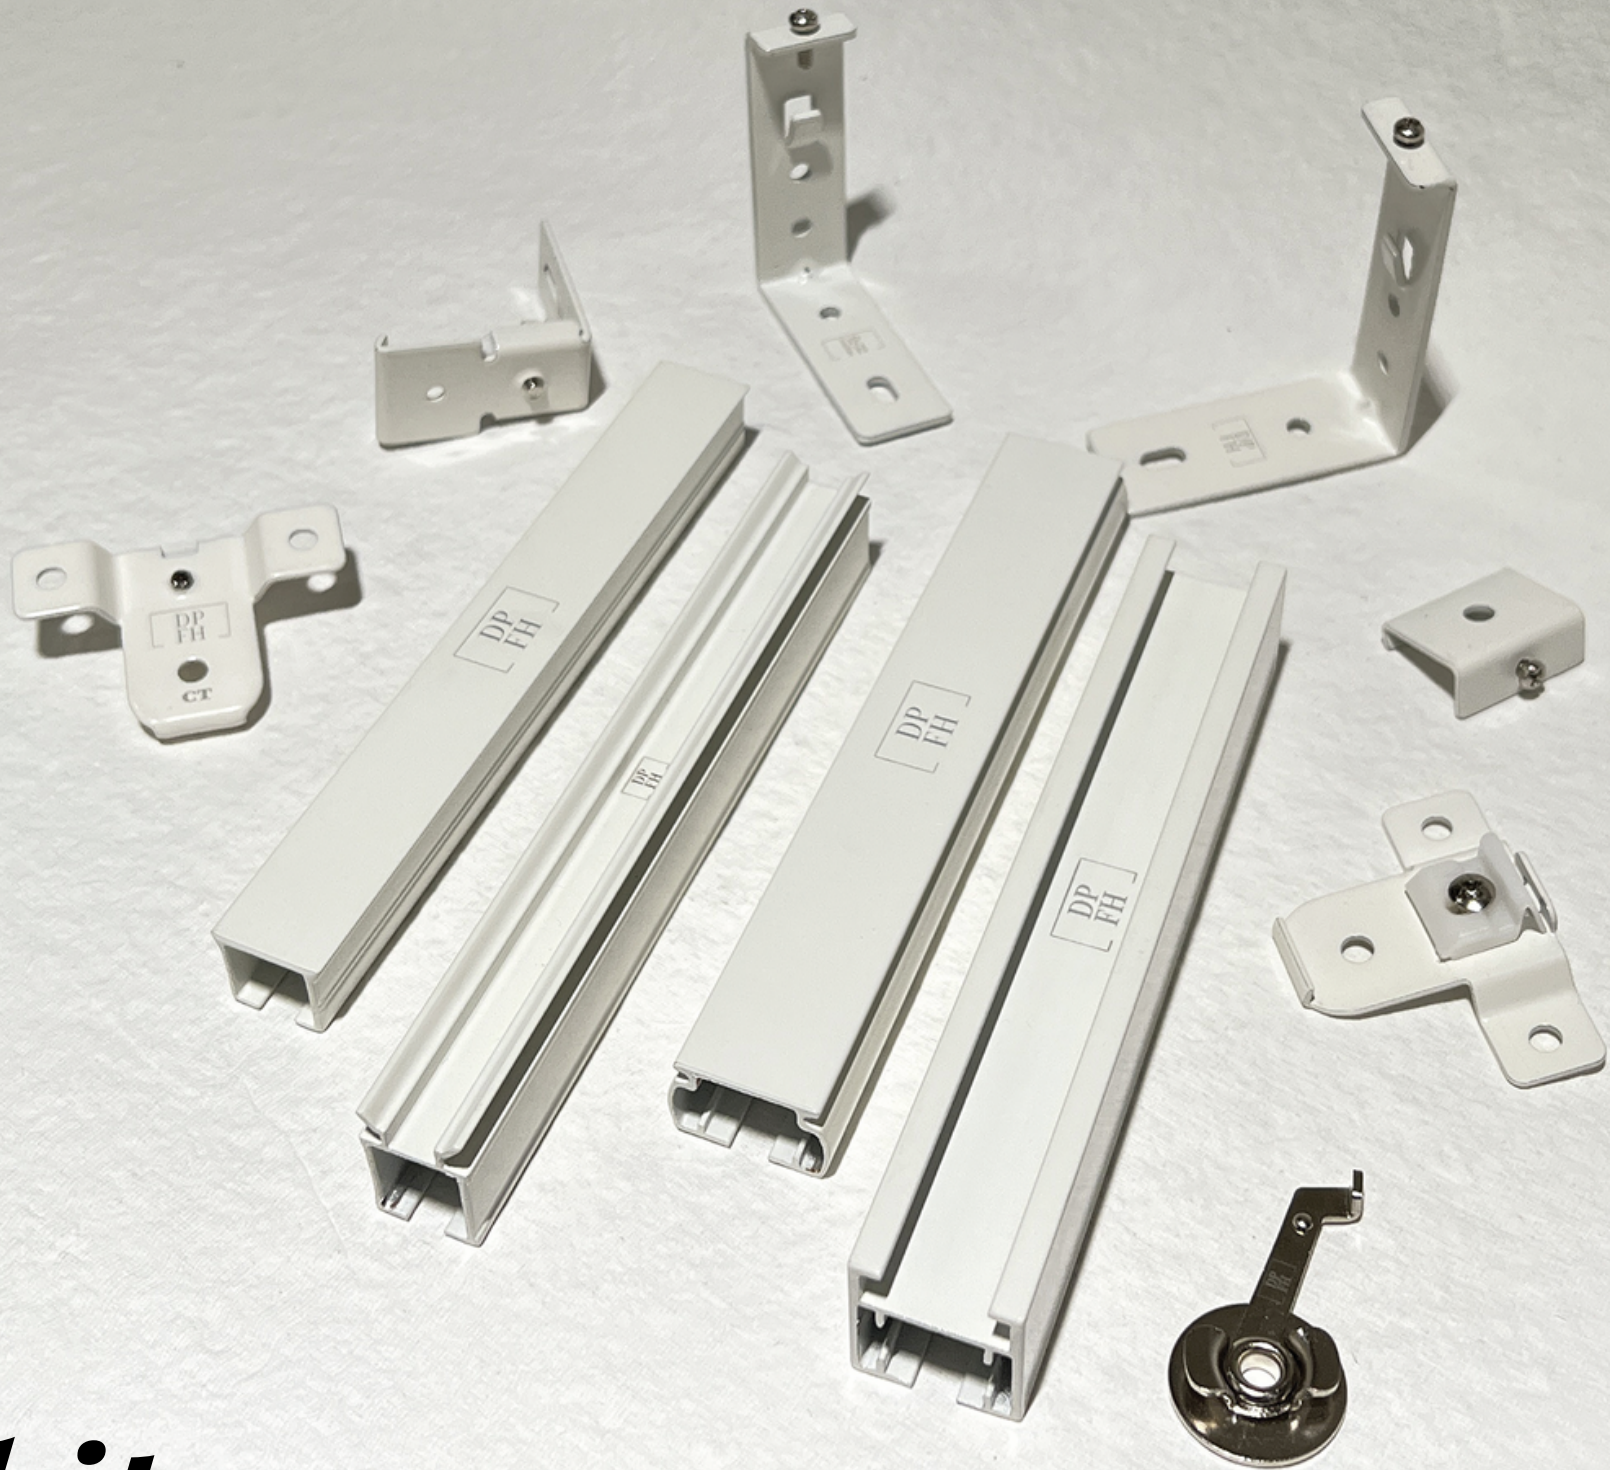

All DPFH
Curtain Track Systems
available

in
White

DP
FH[®]

All DPFH
Curtain Track Systems
available

in
IVORY

DP
FH[®]

All DPFH
Curtain Track Systems
available

in
BROWN

All DPFH
Curtain Track Systems
available

in
GRAY

All DPFH
Curtain Track Systems
available

in
BLACK