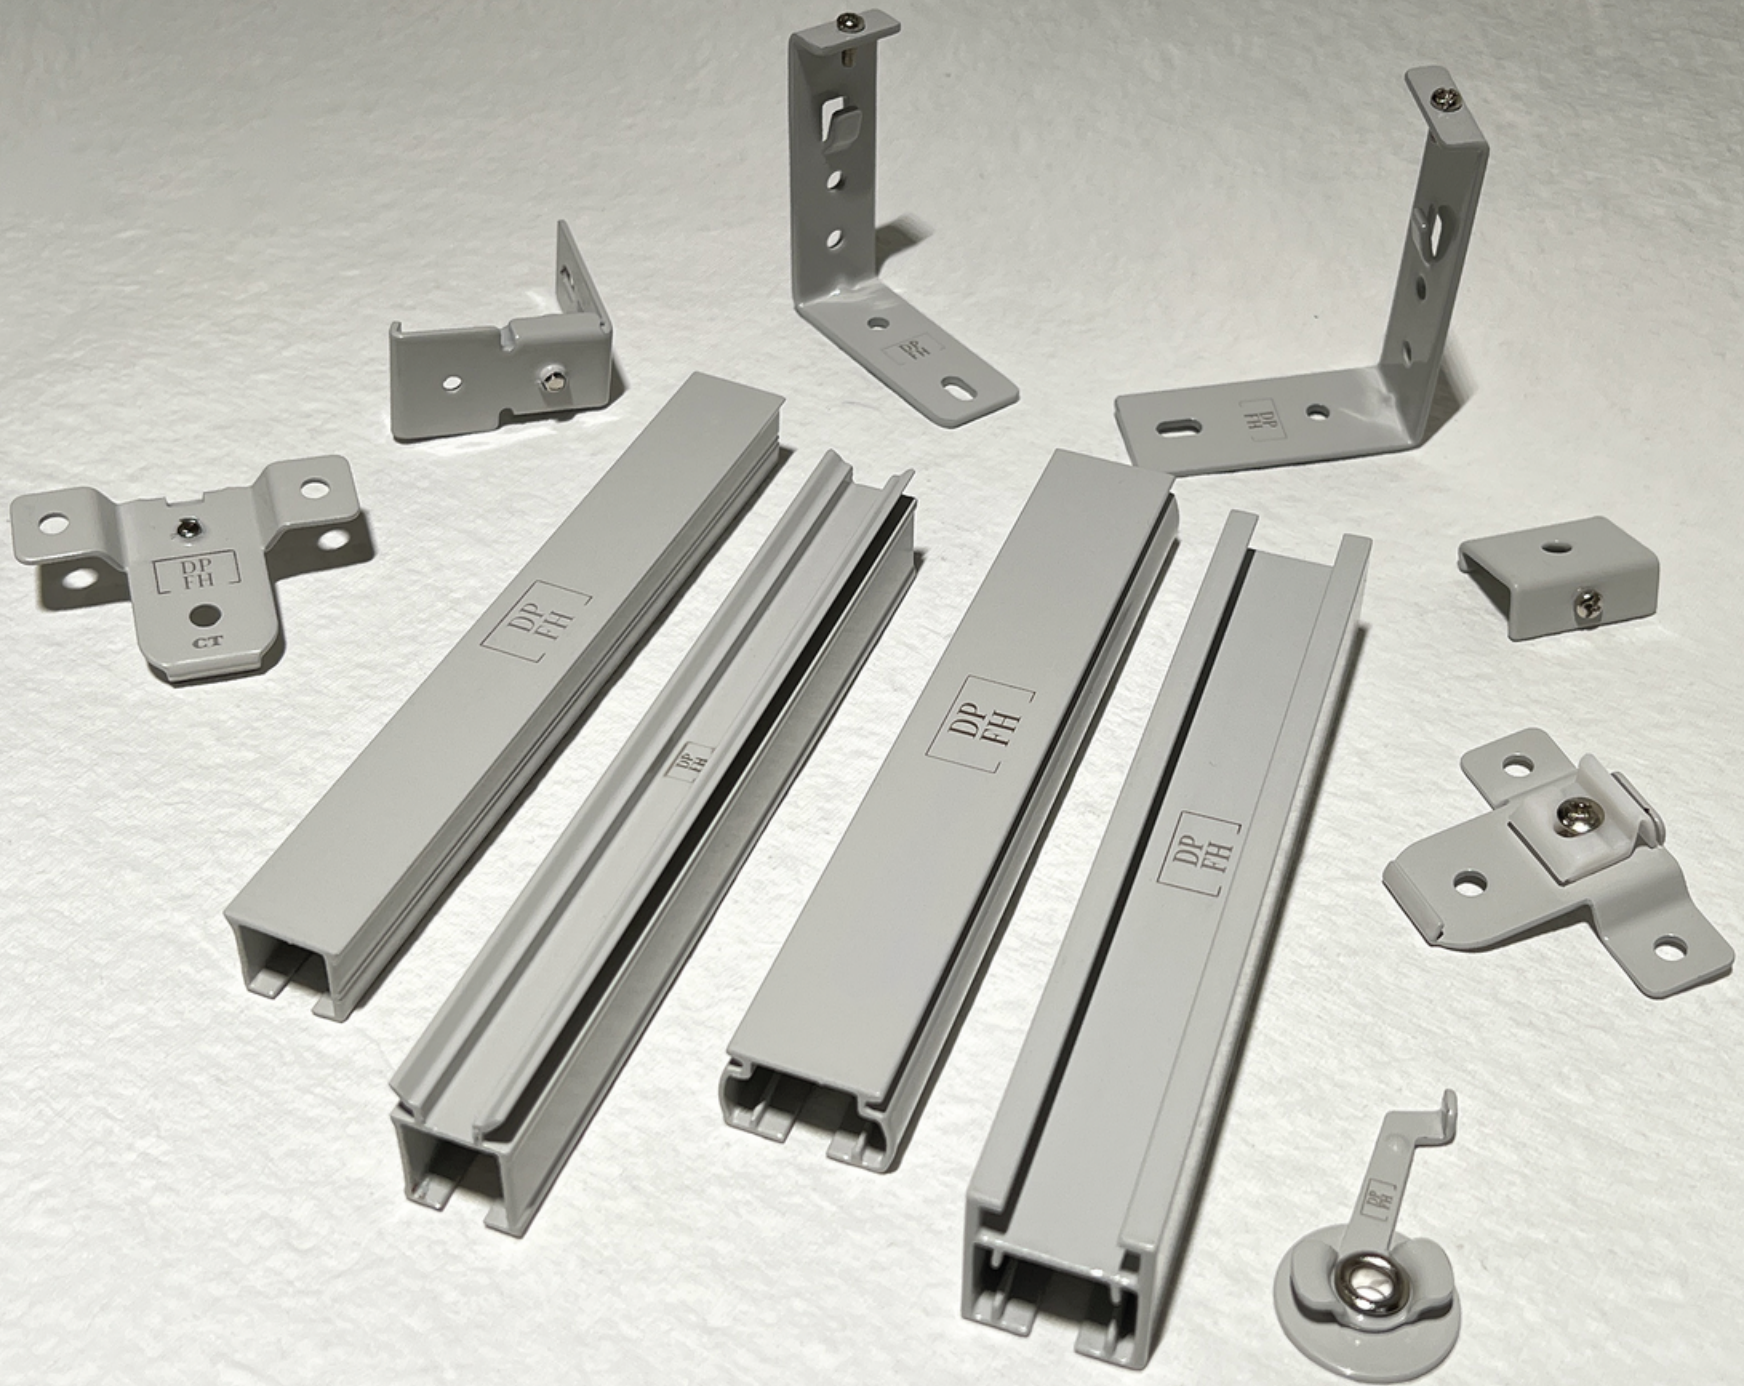

All DPFH
Curtain Track Systems
available

in
White

DP
FH[®]

All DPFH
Curtain Track Systems
available

in
IVORY

DP
FH[®]

All DPFH
Curtain Track Systems
available

in
BROWN

All DPFH
Curtain Track Systems
available

in
GRAY

All DPFH
Curtain Track Systems
available

in
BLACK